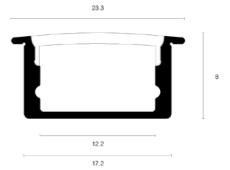

COVERS AND MOUNTING CLIPS

Article No.	Product Name.
2.01.1270	Alupro LED profile Plus Plaster W cover PC opal 2m

Curve recessed 8 mm

Product name	Alupro LED profile curve recessed 8mm
Color	Aluminium, white and black
Length	2m
Width	23,3mm
Height	8mm
Max. LED strip power	14,4 W/m

Curve recessed 15 mm

Product name	Alupro LED profile curve recessed 15mm
Color	Aluminium, white and black
Length	2m
Width	23,3mm
Height	15,3mm
Max. LED strip power	14,4 W/m

PROFILES AND ENDCAPS

Aluminium	White	Black	
2.01.0610	2.01.1292	2.01.1293	Alupro LED profile curve aluminium 2m recessed 15mm
2.01.0616	2.01.1300	2.01.1301	Alupro LED profile curve endcap closed for profile 2m recessed 15mm
2.01.0617	2.01.1308	2.01.1309	Alupro LED profile curve endcap open for profile 2m surface mounted 15mm