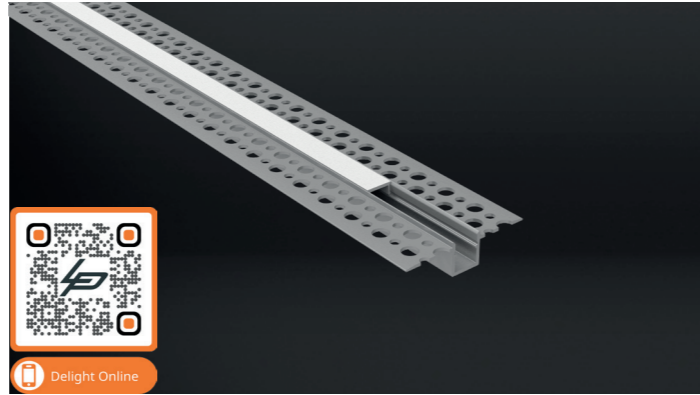

Plus Plaster S

Product name	Alupro LED profile Plus Plaster S
Color	Aluminium
Length	2m
Width	52,1mm
Height	13,3mm
Max. LED strip power	9,6 W/m

PROFILES AND ENDCAPS

Article No.	Product Name.
2.01.1016	Alupro LED profile Plus Plaster S + cover PC opal Trimless 2m
2.01.1017	Alupro LED profile Plus Plaster S endcap (2 pieces, 1 open, 1 closed) for profile Trimless

COVERS AND MOUNTING CLIPS

Article No.	Product Name.
2.01.1269	Alupro LED profile Plus Plaster S cover PC opal 2m

Plus Plaster W

Product name	Alupro LED profile Plus Plaster W
Color	Aluminium
Length	2m
Width	61,5mm
Height	14mm
Max. LED strip power	24 W/m

COVERS AND MOUNTING CLIPS

Article No.	Product Name.
2.01.1270	Alupro LED profile Plus Plaster W cover PC opal 2m

Curve recessed 8 mm

Product name	Alupro LED profile curve recessed 8mm
Color	Aluminium, white and black
Length	2m
Width	23,3mm
Height	8mm
Max. LED strip power	14,4 W/m

Curve recessed 15 mm

Product name	Alupro LED profile curve recessed 15mm
Color	Aluminium, white and black
Length	2m
Width	23,3mm
Height	15,3mm
Max. LED strip power	14,4 W/m

PROFILES AND ENDCAPS

Aluminium	White	Black	
2.01.0610	2.01.1292	2.01.1293	Alupro LED profile curve aluminium 2m recessed 15mm
2.01.0616	2.01.1300	2.01.1301	Alupro LED profile curve endcap closed for profile 2m recessed 15mm
2.01.0617	2.01.1308	2.01.1309	Alupro LED profile curve endcap open for profile 2m surface mounted 15mm