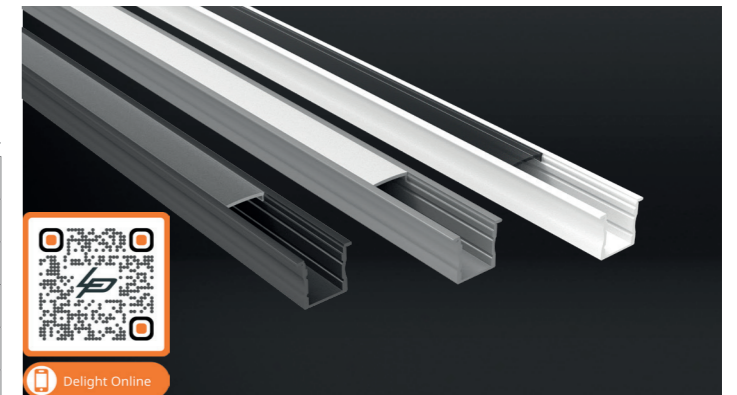

Plus Plaster S

Product name	Alupro LED profile Plus Plaster S
Color	Aluminium
Length	2m
Width	52,1mm
Height	13,3mm
Max. LED strip power	9,6 W/m

PROFILES AND ENDCAPS

Article No.	Product Name.
2.01.1016	Alupro LED profile Plus Plaster S + cover PC opal Trimless 2m
2.01.1017	Alupro LED profile Plus Plaster S endcap (2 pieces, 1 open, 1 closed) for profile Trimless

PROFILES AND ENDCAPS

Aluminium	White	Black	
2.01.0608	2.01.1290	2.01.1291	Alupro LED profile curve aluminium 2m recessed 8mm
2.01.0612	2.01.1299	2.01.1298	Alupro LED profile curve endcap closed for profile 2m recessed 8mm
2.01.0614	2.01.1306	2.01.1307	Alupro LED profile curve endcap open for profile 2m surface mounted 8mm

Curve recessed 15 mm

Product name	Alupro LED profile curve recessed 15mm
Color	Aluminium, white and black
Length	2m
Width	23,3mm
Height	15,3mm
Max. LED strip power	14,4 W/m

PROFILES AND ENDCAPS

Aluminium	White	Black	
2.01.0610	2.01.1292	2.01.1293	Alupro LED profile curve aluminium 2m recessed 15mm
2.01.0616	2.01.1300	2.01.1301	Alupro LED profile curve endcap closed for profile 2m recessed 15mm
2.01.0617	2.01.1308	2.01.1309	Alupro LED profile curve endcap open for profile 2m surface mounted 15mm