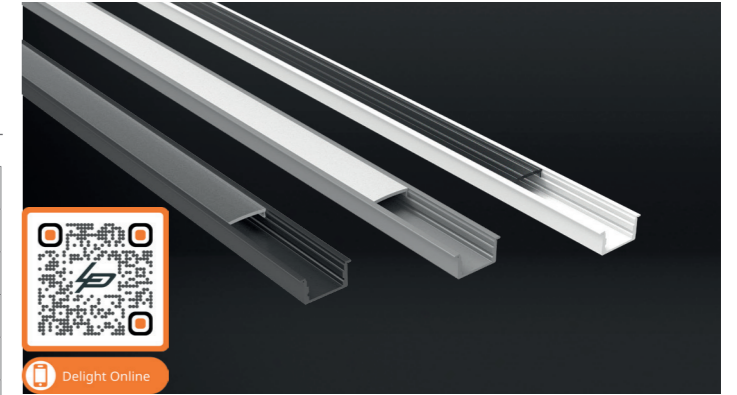

Plus Plaster S

Product name	Alupro LED profile Plus Plaster S
Color	Aluminium
Length	2m
Width	52,1mm
Height	13,3mm
Max. LED strip power	9,6 W/m

PROFILES AND ENDCAPS

Article No.	Product Name.
2.01.1016	Alupro LED profile Plus Plaster S + cover PC opal Trimless 2m
2.01.1017	Alupro LED profile Plus Plaster S endcap (2 pieces, 1 open, 1 closed) for profile Trimless

COVERS AND MOUNTING CLIPS

Article No.	Product Name.
2.01.1269	Alupro LED profile Plus Plaster S cover PC opal 2m

Plus Plaster W

Product name	Alupro LED profile Plus Plaster W
Color	Aluminium
Length	2m
Width	61,5mm
Height	14mm
Max. LED strip power	24 W/m

PROFILES AND ENDCAPS

Aluminium	White	Black	
2.01.1018	-	-	Alupro LED profile Plus Plaster W + cover PC opal Trimless 2m
2.01.1019	-	-	Alupro LED profile Plus Plaster W endcap (2 pieces, 1 open, 1 closed) for profile Trimless

COVERS AND MOUNTING CLIPS

Article No.	Product Name.
2.01.1270	Alupro LED profile Plus Plaster W cover PC opal 2m

Curve recessed 8 mm

Product name	Alupro LED profile curve recessed 8mm
Color	Aluminium, white and black
Length	2m
Width	23,3mm
Height	8mm
Max. LED strip power	14,4 W/m