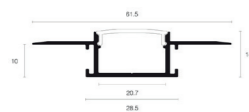

PROFILES AND ENDCAPS

Aluminium	White	Black	
2.01.1018	-	-	Alupro LED profile Plus Plaster W + cover PC opal Trimless 2m
2.01.1019	-	-	Alupro LED profile Plus Plaster W endcap (2 pieces, 1 open, 1 closed) for profile Trimless